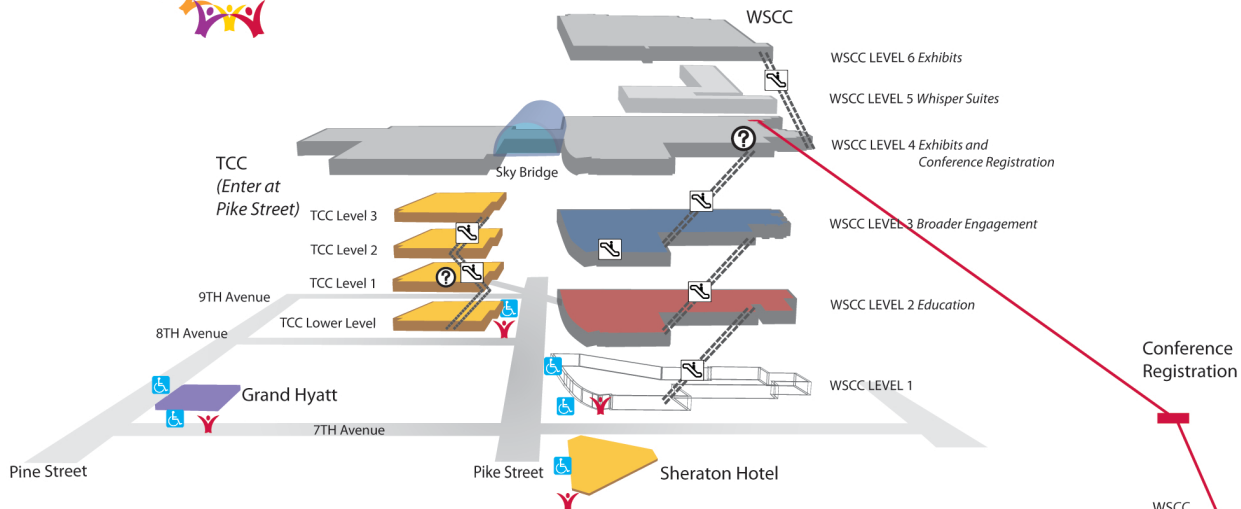

SC11 MAP: SUNDAY, NOVEMBER 13

The Conference Center (TCC) Events Badge Access Legend

Sunday Tutorials ALL FLOORS **ST ST**

Washington State Convention Center (WSCC) Events Badge Access Legend

- WSCC 6** Exhibits: Installation Only **X**
 - WSCC 4** Registration Exhibits: Installation Only **X**
 - WSCC 3** Broader Engagement Plenaries **B E X TP**
 - WSCC 2** Education Plenaries **B E X TP**
 - WSCC 1** Street/Entry Level and Shops
- Legend:** **B** Education Plenaries, **E** Education Breakout Sessions, **X** Exhibits: Installation Only, **TP** Trade Show
- Icons:** (4th floor escalator to 6th floor exhibits)

Grand Hyatt Hotel Events Badge Access Legend

Workshops **W TP**

Sheraton Hotel Events Badge Access Legend

Sunday Tutorial Lunch (Grand Ballroom) **ST ST**

MAP KEY

- ENTRANCES
- ACCESSIBLE ENTRANCE
- INFORMATION BOOTH
- PIKE STREET SKYBRIDGE