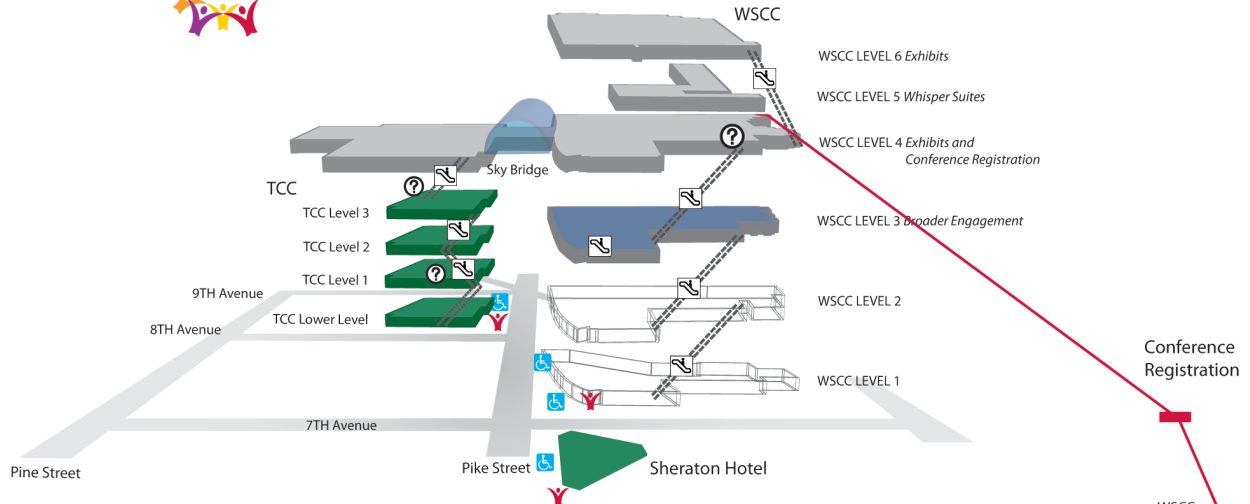

SC11 MAP: THURSDAY, NOVEMBER 17

The Conference Center (TCC) Events Badge Access Legend

(Escalator: 4th Floor Exhibit Hall to TCC Level 3)

Technical Program ALL FLOORS

Washington State Convention Center (WSSC) Events Badge Access Legend

WSSC 6 **All Attendees: Exhibits**
Student Cluster Competition, Visualization Showcase, Exhibitor Forum
(4th floor escalator to 6th floor exhibits)

WSSC 4 All Attendees: **Exhibits, Registration**

WSSC 3 **Broader Engagement Plenaries**

WSSC 2

WSSC 1 Street/Entry Level and Shops

Sheraton Hotel Events Badge Access Legend

Grand Ballroom
Technical Program Luncheon (By Invitation)
Technical Programs Awards (All Attendees)

MAP KEY

- ENTRANCES
- ACCESSIBLE ENTRANCE
  (4th floor escalator to 6th floor exhibits)
- INFORMATION BOOTH
- PIKE STREET SKYBRIDGE