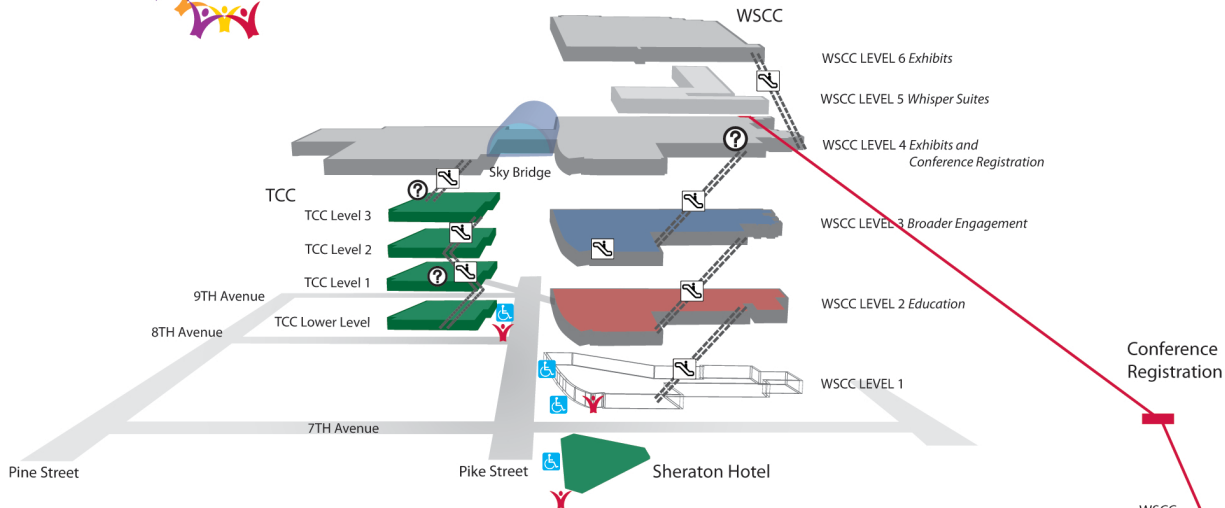

MAP: TUESDAY, NOVEMBER 15

The Conference Center (TCC) Events Badge Access Legend

(Escalator: 4th Floor Exhibit Hall to TCC Level 3)

Technical Program **TP**
ALL FLOORS

All Attendees may attend
Birds of a Feather (BOFs) on all floors

Washington State Convention Center (WSCC) Events Badge Access Legend

WSCC 6
 All Attendees: **Exhibits**
Student Cluster Competition, Visualization Showcase, Exhibitor Forum
(4th floor escalator to 6th floor exhibits)

WSCC 4
All Attendees: **Exhibits, Registration**

WSCC 3
Broader Engagement Plenaries **B E X TP**
Posters Reception Third Level North Lobby **TP**

WSCC 2
Education Breakout Sessions **B E X TP**
Posters Reception Second Level North Lobby **TP**

WSCC 1
Street/Entry Level and Shops

MAP KEY

ENTRANCES

ACCESSIBLE ENTRANCE

INFORMATION BOOTH

PIKE STREET SKYBRIDGE

Sheraton Hotel Events Badge Access Legend

E X TP W
ST MT FT 3T Keynote (Grand Ballroom)