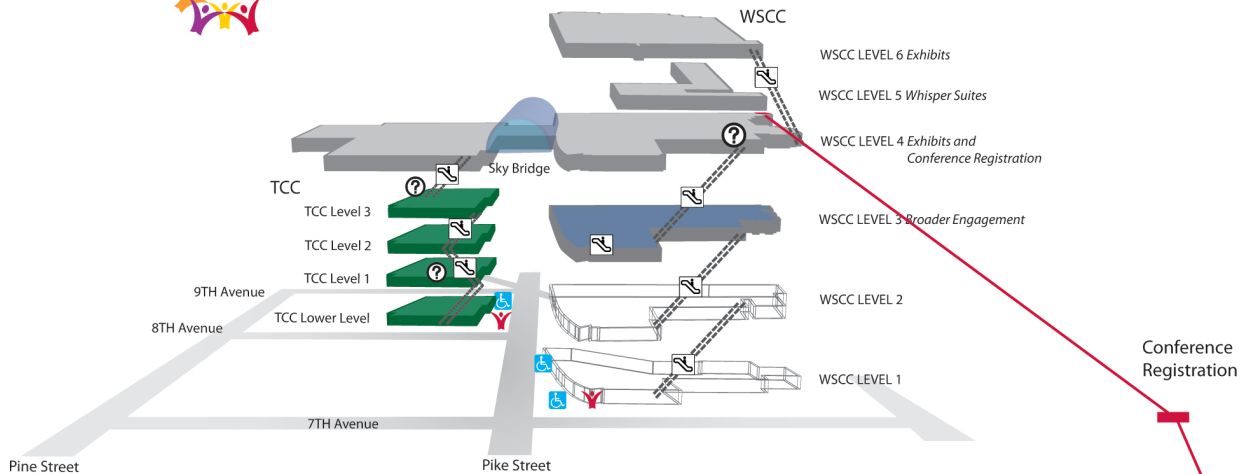

SC11 MAP: WEDNESDAY, NOVEMBER 16

The Conference Center (TCC) Events Badge Access Legend

(Escalator: 4th Floor Exhibit Hall to TCC Level 3)

Technical Program ALL FLOORS

Washington State Convention Center (WSSC) Events Badge Access Legend

WSSC 6

All Attendees: **Exhibits**

Student Cluster Competition, Visualization Showcase, Exhibitor Forum
(4th floor escalator to 6th floor exhibits)

WSSC 4

All Attendees: **Exhibits, Registration**

WSSC 3

Broader Engagement Plenaries

WSSC 2

WSSC 1

Street/Entry Level and Shops

MAP KEY

- ENTRANCES
- ACCESSIBLE ENTRANCE
- INFORMATION BOOTH
- PIKE STREET SKYBRIDGE